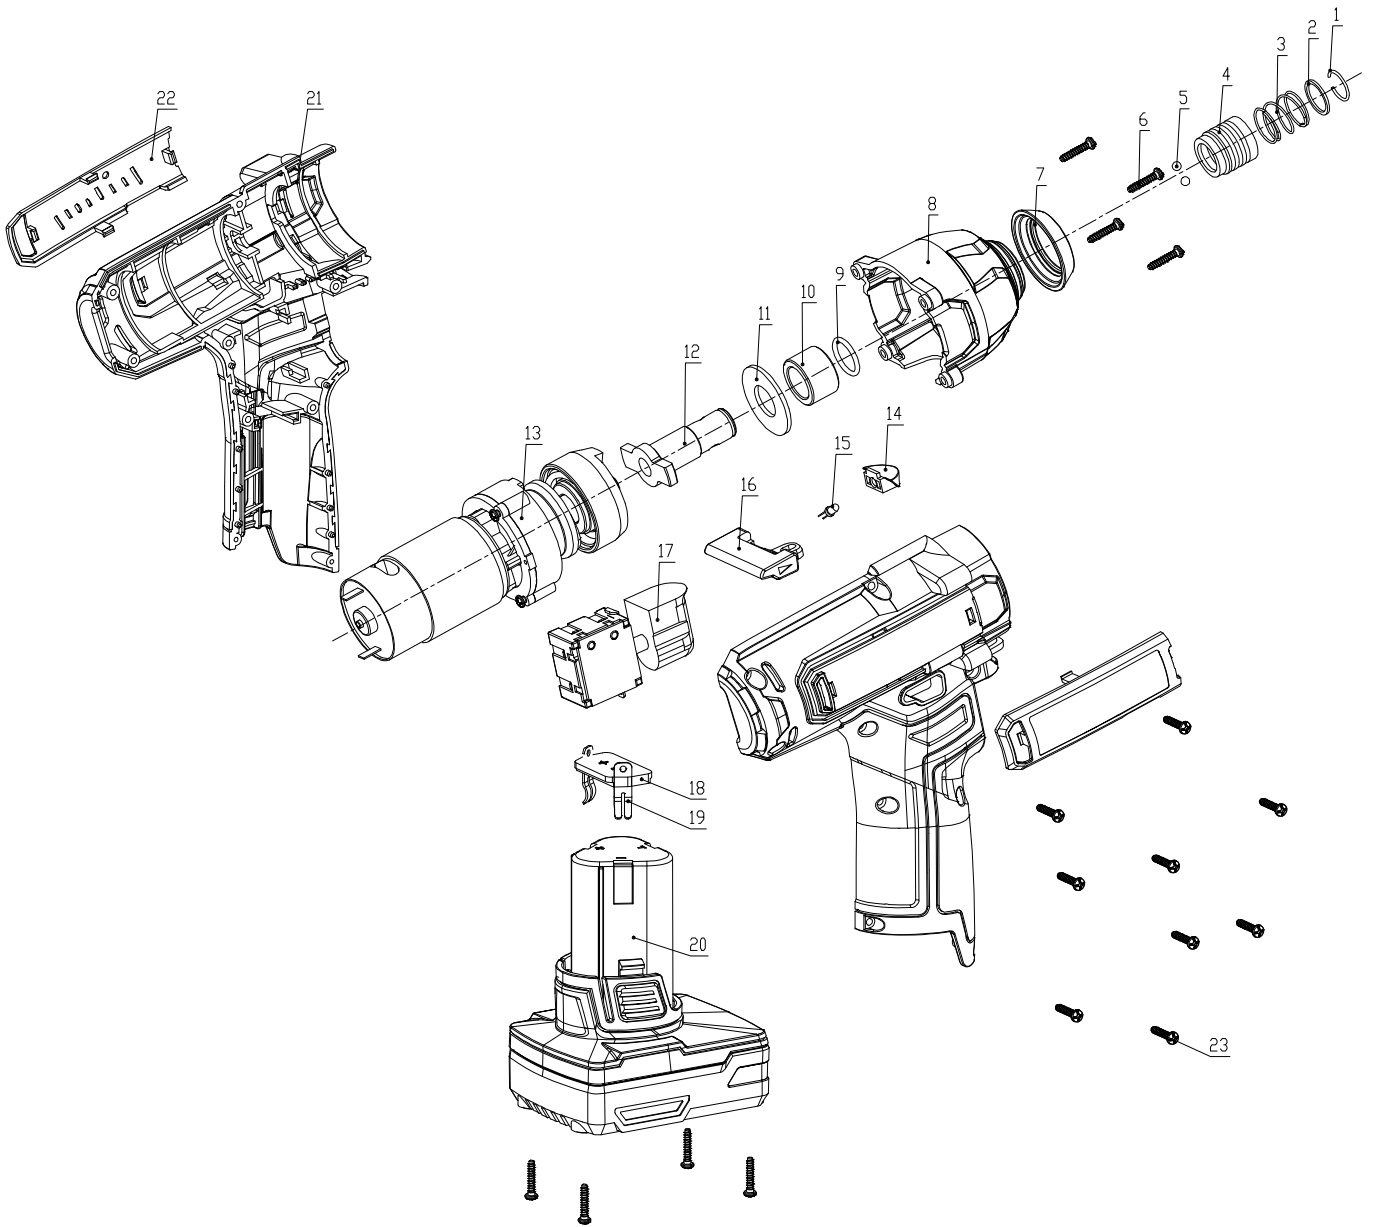

T12ID - Impact Driver 12V

T12ID - Impact Driver 12V

Number	Description	Quantity
1	Ring	1
2	Flat Washer	1
3	Spring	1
4	Quick Chuck	1
5	Steel Ball	2
6	Self-tapping Screw	15
7	Head Sleeve	1
8	Head Case	1
9	O Ring	1
10	Shaft Sleeve	1
11	Gasket	1
12	Output Shaft	1
13	Motor and Gear Box	1
14	Lens	1
15	LED	1
16	R/L Button	1
17	Switch	1
18	Stand	1
19	Pole Pieces	2
20	1500mAh Samsung battery	1
21	L/R Housing	2
22	L/R Finishing Plate	2
23	Self-tapping Screw	2