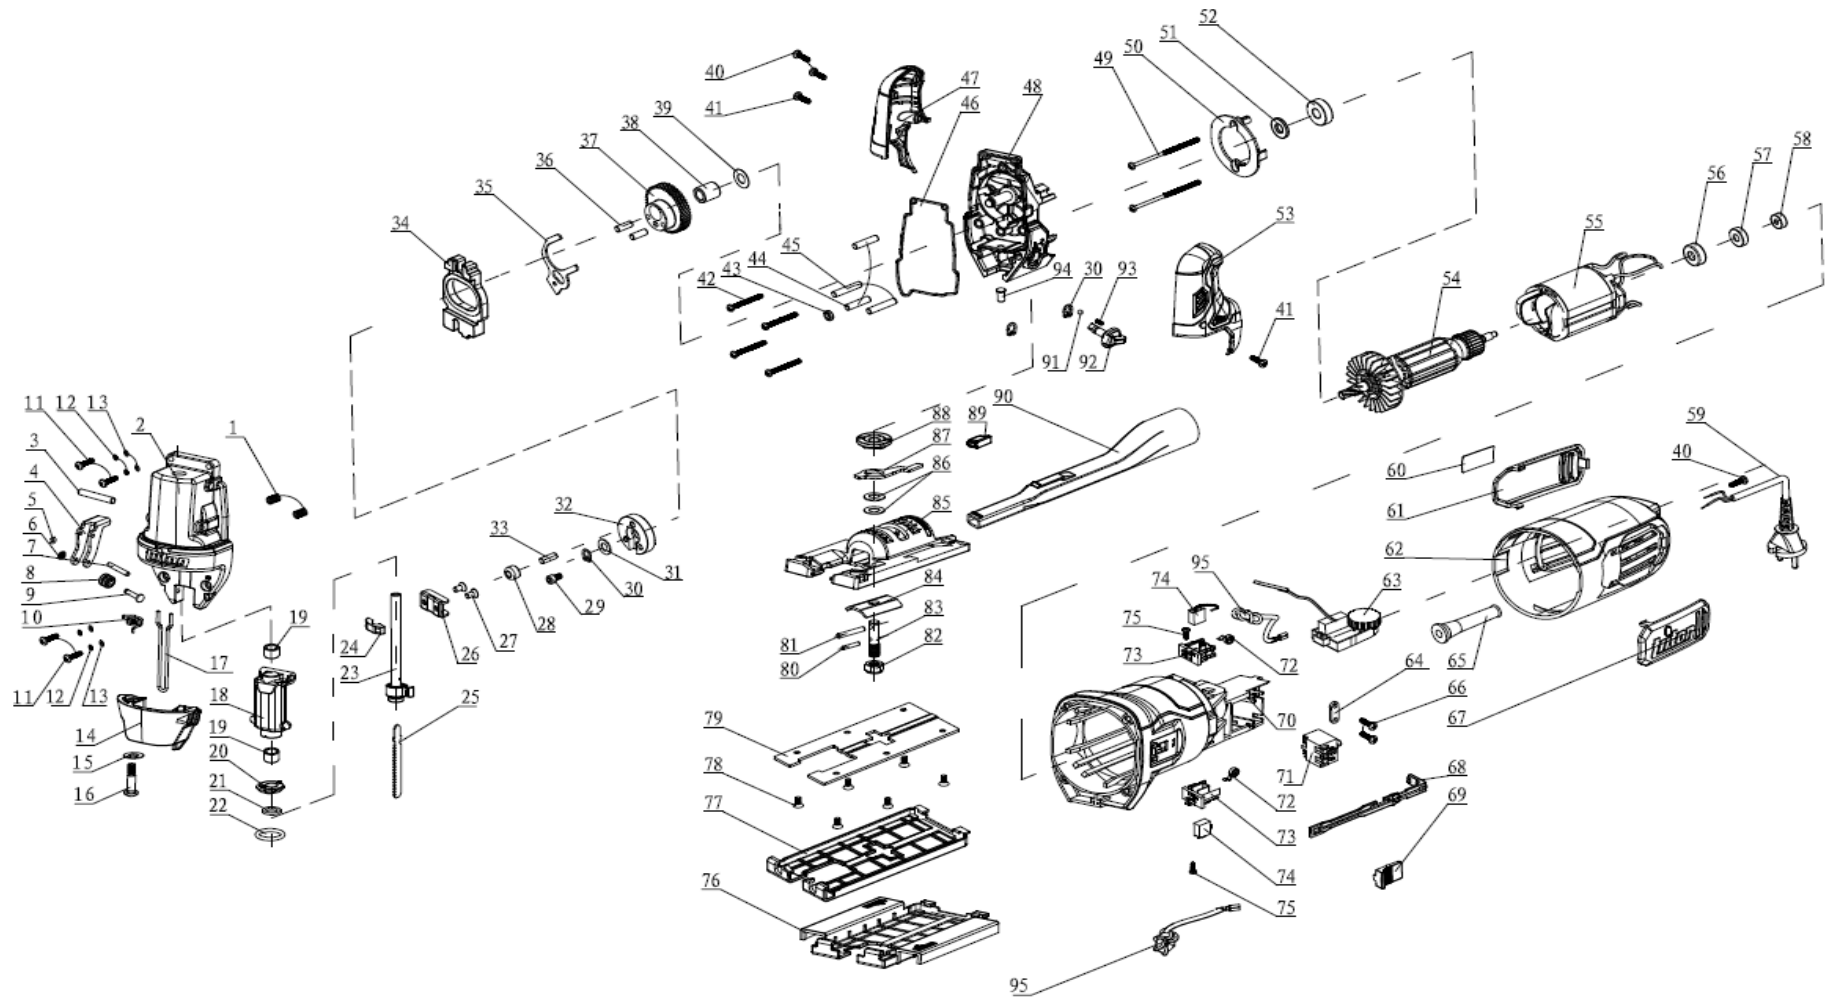

triton® TJS001 - JIGSAW

TJS001 - JIGSAW

No.	Description	QTY
1	SPRING	2
2	GEAR REDUCER COVER	1
3	ANCHOR PIN	1
4	RAISING KNIFE REST	1
5	ELASTIC COLLAR	1
6	JOCKEY WHEEL	1
7	RAISE KNIFE REST PIN	1
8	JOCKEY WHEEL	1
9	JOCKEY WHEEL PIN	1
10	SPRING	1
11	FLAT HEAD SCREW	2
12	WASHER	2
13	PLAIN WASHER	2
14	CLARITY COVER	1
15	SHIM	1
16	SCREW	1
17	WIRES IRON FRAME	1
18	ARM FRAME	1
19	MOTION LEVEL BARRELL	1
20	O RING	1
21	O RING	1
22	O RING	1
23	ALTERNATE MOTION LEVER	1
24	MOTION LEVER BINDER PLATE	1
25	T TYPE BLADE	1
26	SHOOT	1
27	COUNTER SUNK SCREW	1
28	JOCKEY WHEEL ASSY	1
29	COUNTER SUNK SCREW	1
30	ELASTIC COLLAR	1

TJS001 - JIGSAW

No.	Description	QTY
31	ECCENTRIC DISC WASHER	1
32	ECCENTRIC DISC	1
33	PIN	1
34	BALANCE PIECE	1
35	RAISE KNIFE FORK	1
36	BIG GEAR	1
37	ECCENTRIC DISC ANCHOR	2
38	NEEDLE BEARING	1
39	FRICITION REDUCER	1
40	SELF TAPPING SCREW	2
41	SCREW	1
42	SELF TAPPING SCREW	4
43	CUSHION PLATE	1
44	ANCHOR PIN	1
45	ANCHOR PIN	2
46	SEAL RING	1
47	RIGHT HANDLE COVER	1
48	GEAR REDUCER	1
49	SELF TAPPING SCREW	2
50	DUST PLATE	1
51	OIL RING	1
52	BEARING	1
53	LEFT HANDLE COVER	1
54	ROTOR	1
55	STATOR	1
56	BEARING COVER	1
57	BEARING	1
58	INDUCTION RING	1
59	CABLE	1
62	BACK COVER	1

TJS001 - JIGSAW

No.	Description	QTY
63	SPEED CONTROLLER	1
64	CABLE BINDER PLATE	1
65	CABLE SHELL	1
66	SELF TAPPING SCREW	2
68	SWITCH PULL ROD	1
69	SWITCH BUTTON	1
70	HOUSING	1
71	SWITCH	1
72	TORSION SPRING	1
73	CARBON BRUSH HOLDER	1
74	CARBON BRUSH	1
75	SELF TAPPING SCREW	1
76	MOTHERBOARD COVER	1
77	MOTHERBOARD COVER	1
78	SUNK SCREW	1
79	MOTHERBOARD	1
80	PIN	1
81	PIN	1
82	NUT	1
83	LINK POLE	1
84	MOTHERBOARD BINDER PLATE	1
85	MOTHERBOARD SEAT	1
86	SHIM	2
87	SPANNER	1
88	CAM	1
89	SPANNER KNOB	1
90	DUST COLLECTOR PIPE	1
91	BALL	1

TJS001 - JIGSAW

No.	Description	QTY
92	DIAL PLATE ASSY	1
93	DIAL PLATE SPRING	1
94	RAISE KNIFE ANCHOR PIN	1
95	INDUCTANCE	1