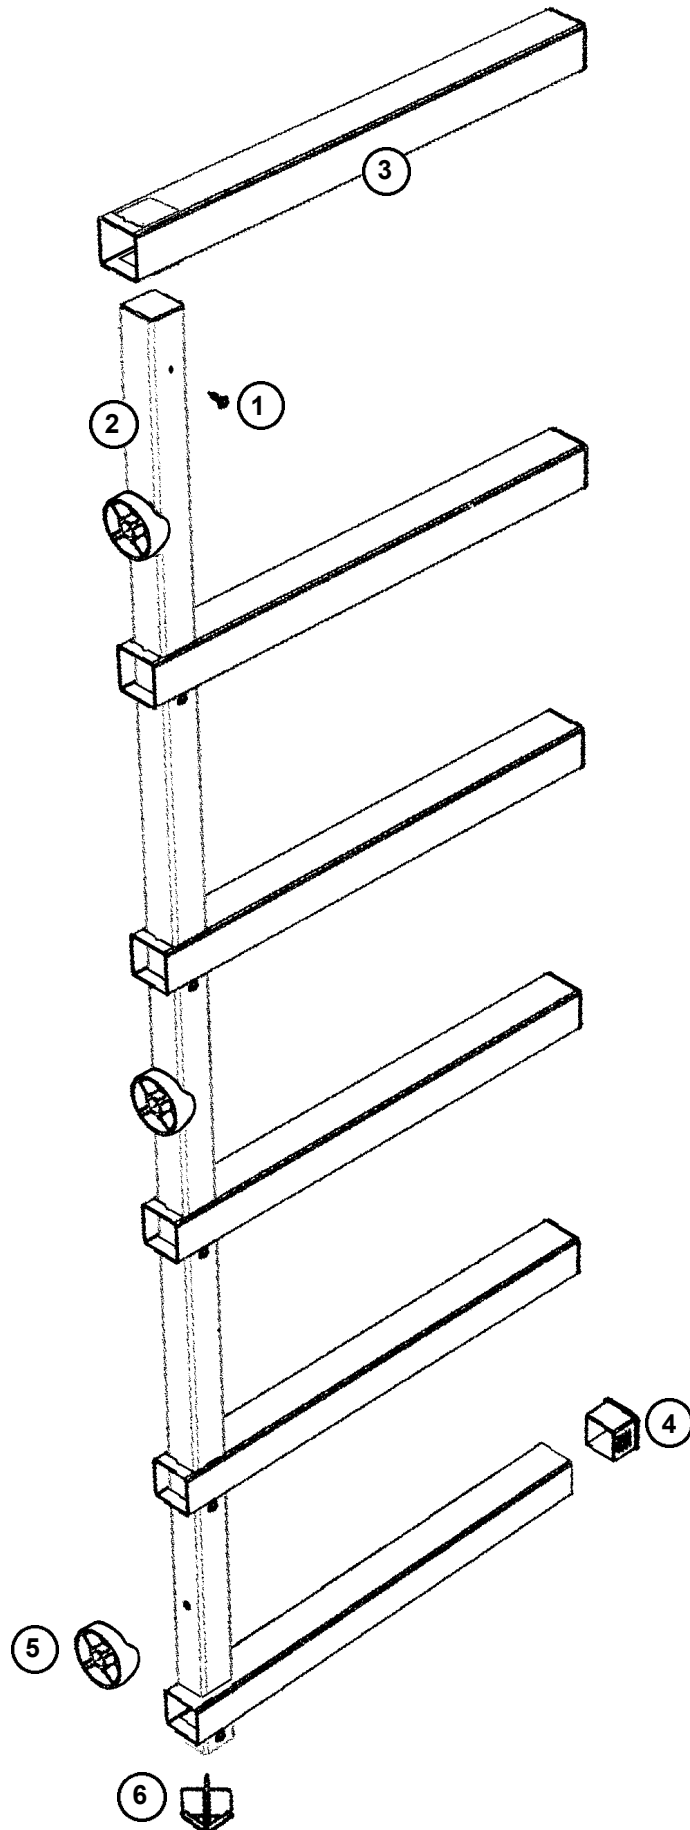

WRA001 - WOODRACK STORAGE SYSTEM

WRA001 - WOODRACK STORAGE SYSTEM

Diag. Ref.	Description	Qty.
1	6g x 1/4" Pan head Screws Bag	12
2	Upright	1
3	Rack	1
4	End Cap (30mm)	1
5	Spacer	1
6	End Cap (25mm)	1